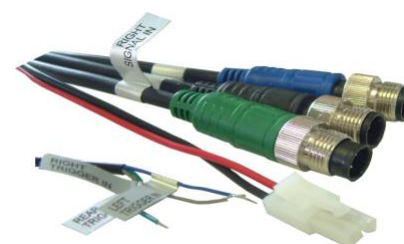

AW80S3

Features

- 7" LCD colour monitor
- High resolution screen
- High brightness, easy to see in daylight
- Sunshade
- Support three cameras
- Camera power supplied from monitor
- Input voltage : 12 V to 35 V DC
- Auto scanning function
- Monitor auto Dimmer
- Built-in Speaker
- Picture ratio 4:3 or 16:9 selectable
- Weatherproof IP54
- Remote Control

Tough/sturdy Mount

8" THREE INPUT LCD COLOUR MONITOR

Type	High resolution low reflection TFT LCD
Size	8" visible - active area
TV System	Pal or NTSC auto
Video Input	Three camera input
Display resolution	contains 800 x 480 pixels
Brightness/ Contrast	450cd/m2 / 550:1 contrast
Trigger	Three trigger, 10~24V DC
View angle	75/75/55/60 (L/R/U/D)
Operating temperature	-30°C ...+80°
Power consumption	Power 9.6 W max. 10~32V DC input. Supplies 12V @ 0.2 A to pin1
Dimensions	220x 159 x 32 (w x h x d) mm