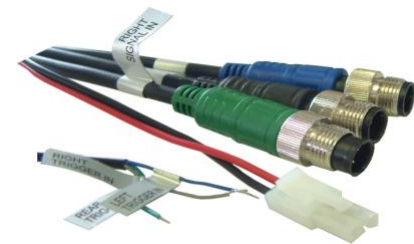

AW70S3

Features

- 7" LCD colour monitor
- High resolution screen
- High brightness, easy to see in daylight
- Sunshade
- Support three cameras
- Camera power supplied from monitor
- Input voltage : 12 V to 35 V DC
- Auto scanning function
- Monitor auto Dimmer
- Built-in Speaker
- Picture ratio 4:3 or 16:9 selectable
- Weatherproof IP54
- Remote Control

Tough/sturdy Mount

7" THREE INPUT LCD COLOUR MONITOR

Type	High resolution low reflection TFT LCD
Size	7" visible - active area
TV System	Pal or NTSC auto
Video Input	Three camera input
Display resolution	contains 1440 x 234 pixels
Brightness/ Contrast	450cd/m2 / 550:1 contrast
Trigger	Three trigger, 10~35V DC
View angle	75/75/55/60 (L/R/U/D)
Operating temperature	-30°C ...+80°
Power consumption	Power 9.6 W max. 10~32V DC input. Supplies 12V @ 0.2 A to pin1
Dimensions	7.7"x 5.7" x 1.3" (w x h x d)