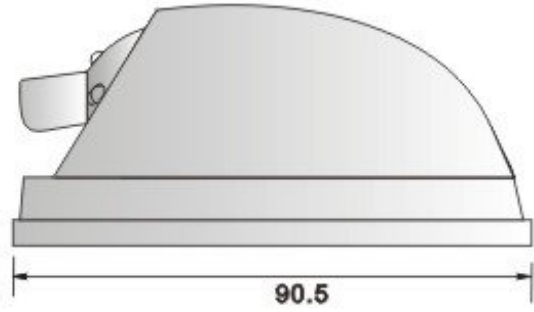

Side

Unit : mm