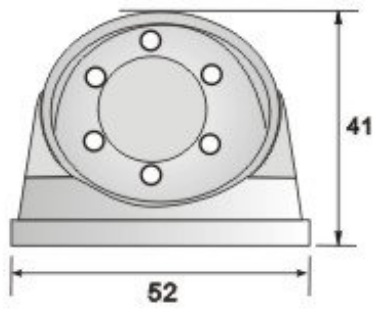

Front

Unit : mm

RIGHT SOURCE

RIGHT SOURCE

RIGHT SOURCE