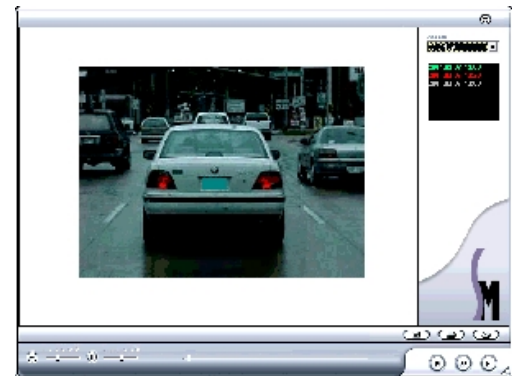

Indicative storage time for a 1GB CF card.

Time.	Resolution	fps
55 min	640x480	30
54 hrs	640x480	1

ASTRAL ELECTRONICS P/L
Suite 15, Units4-5, 9-11 Abel St. Penrith ,2750
Ph: 61 2 4722 5330, Fax: 61 2 4722 5332
astralelectronics@bigpond.com
www.astralelectronics.com.au